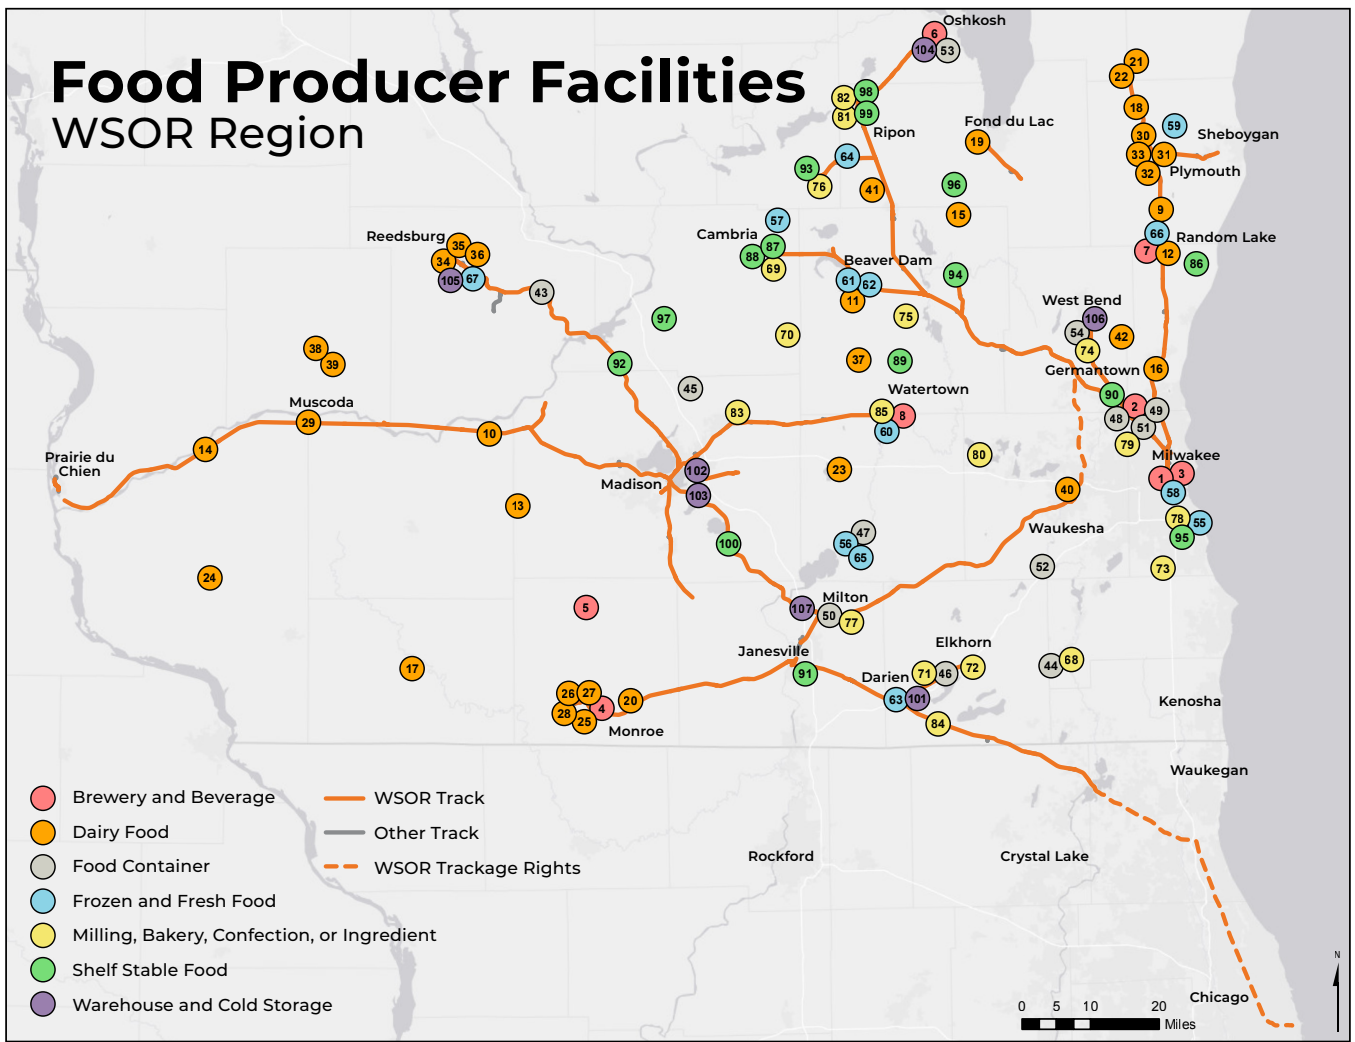

# Food Producer Facilities

## WSOR Region

**Bolded** facilities are WSOR Rail Served

### Dairy Food

- 9 - Milk Specialties Global
- 10 - Arena Cheese
- 11 - Kraft Heinz
- 12 - Cedar Valley Cheese
- 13 - Dairyfood USA
- 14 - Milk Specialties Global**
- 15 - Grande Cheese
- 16 - Kemps
- 17 - Wisconsin Whey Protein
- 18 - Sargento Foods
- 19 - Milk Specialties Global
- 20 - Grande Cheese
- 21 - Sargento Foods
- 22 - Land O'Lakes
- 23 - Crystal Farms
- 24 - Foremost Farms
- 25 - Colony Brands

### Shelf Stable Food

- 86 - Lakeside Foods
- 87 - Seneca Foods**
- 88 - Seneca Foods**
- 89 - Seneca Foods
- 90 - Gehl Foods**
- 91 - Seneca Foods**
- 92 - Lodi Canning**
- 93 - Del Monte Foods**
- 94 - Seneca Foods**
- 95 - Campell Soup
- 96 - Seneca Foods
- 97 - Lakeside Foods
- 98 - Ripon Pickle
- 99 - Seneca Foods**
- 100 - B&G Foods**